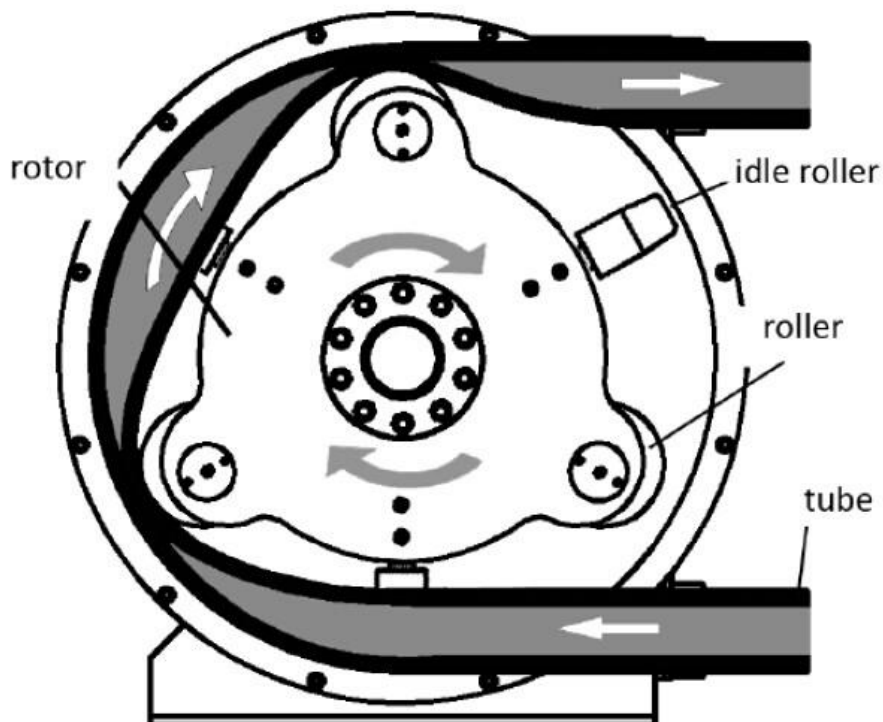

LH100-1050B Large Output Industrial Peristaltic Hose Pump

Working principle:

LEC heavy-duty industries hose pump is a kind of peristaltic pump. An elastomeric tube is squeezed along a length by rollers that push the fluid contained within. The tube's restitution after squeezing produces a vacuum that draws fluid continuously into the tube. This creates a gentle pumping action that doesn't cause any damage to the product. Contaminations are avoided because the fluid is contained within the tube. The pump employs a rotor with rollers mounted on it that continually compress and occlude some portion of the tube. This action moves the fluid through the tube with a constant rate of displacement for each revolution of the rotor, enabling a precise measurement of the volume of fluid pumped through the tube.