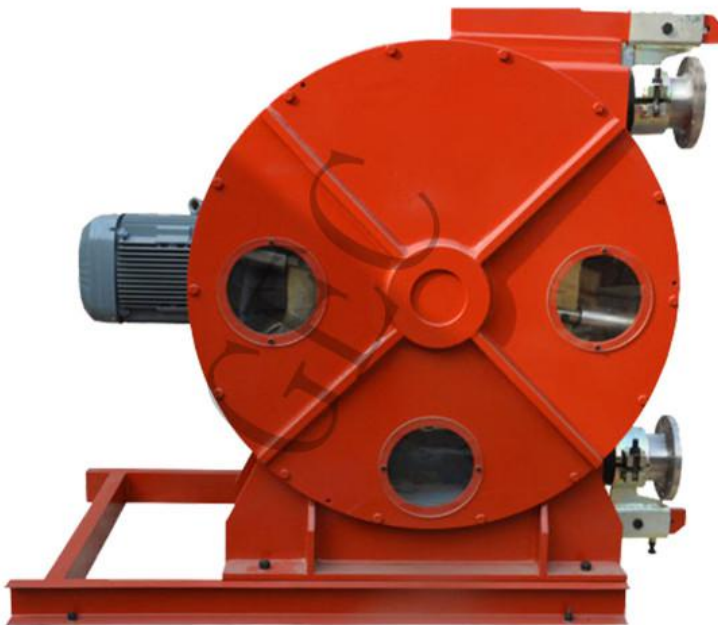

地址 ADD : 郑州市中原区西流湖街道办事处铁炉村西四环东
Xisihuan Ring-Road East, Tielu, Xiliu lake sub-district,
Zhongyuan District, Zhengzhou, Henan

邮编 P.C.:450042

网址 (Web) :<http://www.leadcrete.com> E-Mail: sales@leadcrete.com

电话 TEL : +86-371-63902781 传真 FAX:+86-371-63526676

The technical data of GH100-1050B peristaltic pump:

Type	LH100-1050B
Max. output	54m³/h
Rotation	38 RPM
Squeeze hose ID	100mm
Working pressure	13bar
Voltage	3 phase, 380V, 50HZ IP55
Power	37 KW

The pictures of LH100-1050B peristaltic pump:

Overview