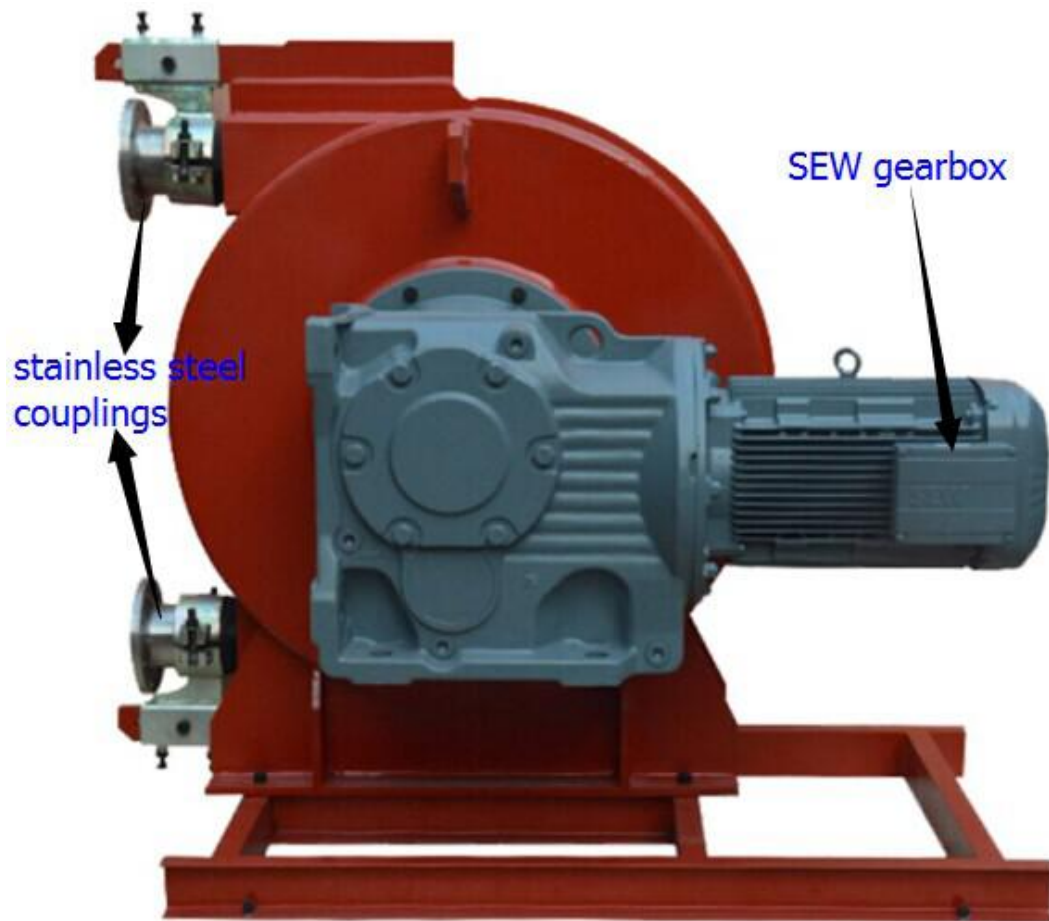

Detailed parts

For the steel couplings and SEW gearbox, if need, we could according your demands to design the couplings with stainless and use SEW gearbox