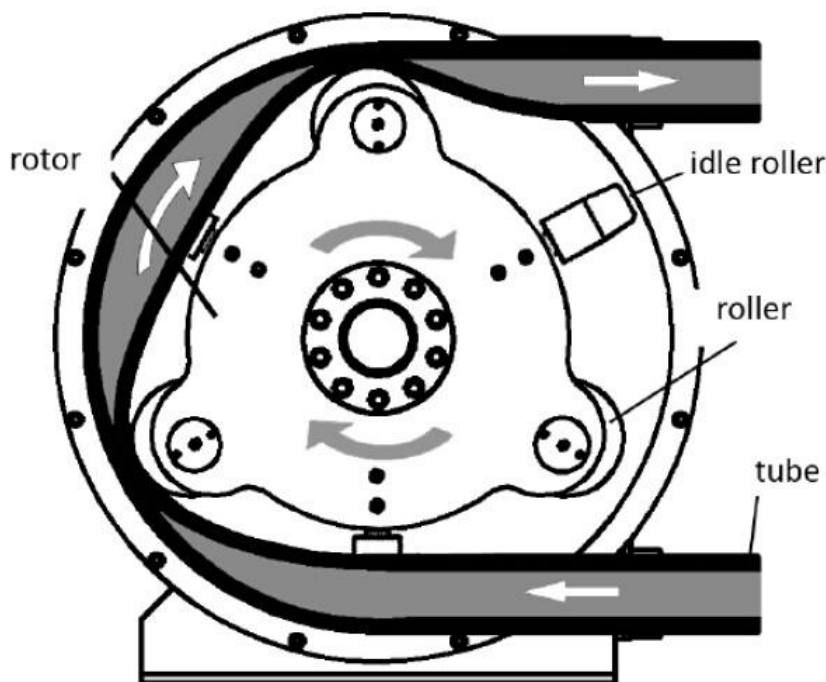

LH89-610C Industrial Hose Squeeze Pump for Sale

Working principle:

LEC heavy-duty industries hose pump is a kind of peristaltic pump. An elastomeric tube is squeezed along a length by rollers that push the fluid contained within. The tube's restitution after squeezing produces a vacuum that draws fluid continuously into the tube. This creates a gentle pumping action that doesn't cause any damage to the product. Contaminations are avoided because the fluid is contained within the tube. The pump employs a rotor with rollers mounted on it that continually compress and occlude some portion of the tube. This action moves the fluid through the tube with a constant rate of displacement for each revolution of the rotor, enabling a precise measurement of the volume of fluid pumped through the tube.