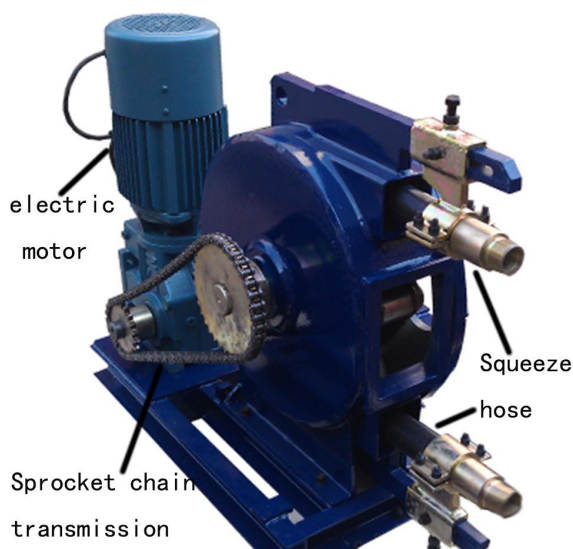

地址 ADD : 郑州市中原区西流湖街道办事处铁炉村西四环东
Xisihuan Ring-Road East, Tielu, Xiliu lake sub-district,
Zhongyuan District, Zhengzhou, Henan

邮编 P.C.:450042

网址 (Web) :<http://www.leadcrete.com> E-Mail: sales@leadcrete.com

电话 TEL : +86-371-63902781 传真 FAX:+86-371-63526676

Pump Features:

- Reversibility
- Seallessness and valveless
- Abrasion resistance
- Self priming with high suction
- With 1% repeat precision
- Corrosion-resistant
- Easy to clean
- Can run dry without damage
- Peristaltic tube is the only consumption part