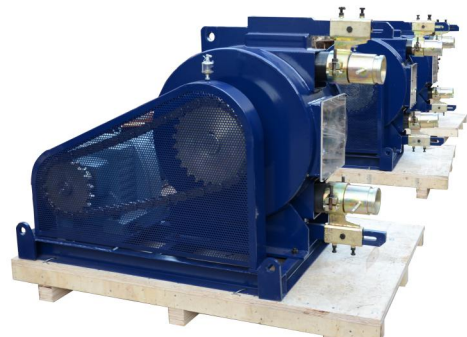

郑州佰利得机器制造有限公司

Zhengzhou Lead Equipment Co., Ltd.

地址 ADD : 郑州市中原区西流湖街道办事处铁炉村西四环东

邮编 P.C.:450042

Xisihuan Ring-Road East, Tielu,Xiliu lake sub-district,
Zhongyuan District, Zhengzhou,Henan

网址 (Web) :<http://www.leadcrete.com> E-Mail: sales@leadcrete.com

电话 TEL : +86-371-63902781 传真 FAX:+86-371-63526676

Zhengzhou Lead Equipment Co., Ltd.

Add : Xisihuan Ring-Road East, Tielu,Xiliu lake sub-district,

Zhongyuan District, Zhengzhou,Henan

Web:<http://www.leadcrete.com> E-Mail: sales@leadcrete.com

TEL: +86-371-63902781 FAX:+86-371-63526676