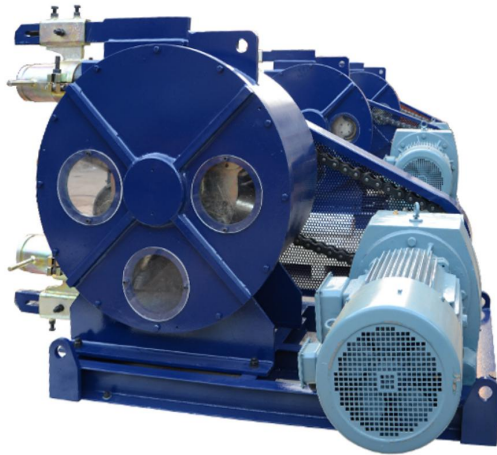

郑州佰利得机器制造有限公司

Zhengzhou Lead Equipment Co., Ltd.

地址 ADD : 郑州市中原区西流湖街道办事处铁炉村西四环东

邮编 P.C.:450042

Xisihuan Ring-Road East, Tielu,Xiliu lake sub-district,
Zhongyuan District, Zhengzhou,Henan

网址 (Web) :<http://www.leadcrete.com> E-Mail: sales@leadcrete.com

电话 TEL : +86-371-63902781 传真 FAX:+86-371-63526676

Zhengzhou Lead Equipment Co., Ltd.

Add : Xisihuan Ring-Road East, Tielu,Xiliu lake sub-district,

Zhongyuan District, Zhengzhou,Henan

Web:<http://www.leadcrete.com> E-Mail: sales@leadcrete.com

TEL: +86-371-63902781 FAX:+86-371-63526676