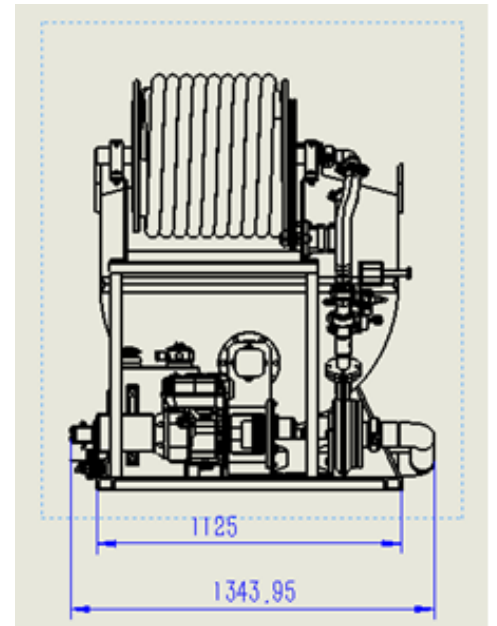

### LHS0117 1200L 320gallon capacity hydroseeder

The LHS0117 Hydroseeder is one ideal entry-level machine loaded with features that come standard with every unit. Mainly used for smaller hydroseeding projects such as professional quality seeding, fiber mulching and much more.

#### FEATURES AND BENEFITS

1. Durable, 1200L (320gallon) capacity steel tank
2. 17kw Briggs & Stratton gasoline engine, air cooled
3. Especially designed centrifugal pump: 3"x1.5", capacity15m/h, it handles the thickest of slurries with ease
4. With hydraulic or electric hose reel with a 30m rubber hose
5. Hydraulically-driven and reversible mechanical agitator, agitator with helical paddle orientation and liquid recirculation.
6. Spraying distance of up to 26m from the cannon
7. Reliable mechanics for long life and easy maintenance

8. Simple control for a one-man operation that is both economical and profitable

**TECHNICAL DATA SHEET**

<b>Model</b>	<b>LHS0117</b>
<b>Power</b>	17kw Briggs & Stratton gasoline engine, air cooled
<b>Tank size</b>	Liquid capacity: 1200L(317Gallon) Working capacity: 1000L(264Gallon)
<b>Pump</b>	Centrifugal pump:3"x1.5" (7.5X3.75cm), 15m <sup>3</sup> /h@5bar, 19mm solid clearance
<b>Agitation</b>	Mechanical agitator with helical paddle orientation and liquid recirculation
<b>Rotating speed of mixer shaft</b>	0-110rpm
<b>Maximum horizontal conveying distance</b>	26m
<b>Spraying guns type</b>	Hose gun
<b>Height of fence</b>	1100mm
<b>Dimensions</b>	2600x1340x1515mm
<b>Weight</b>	1320kg