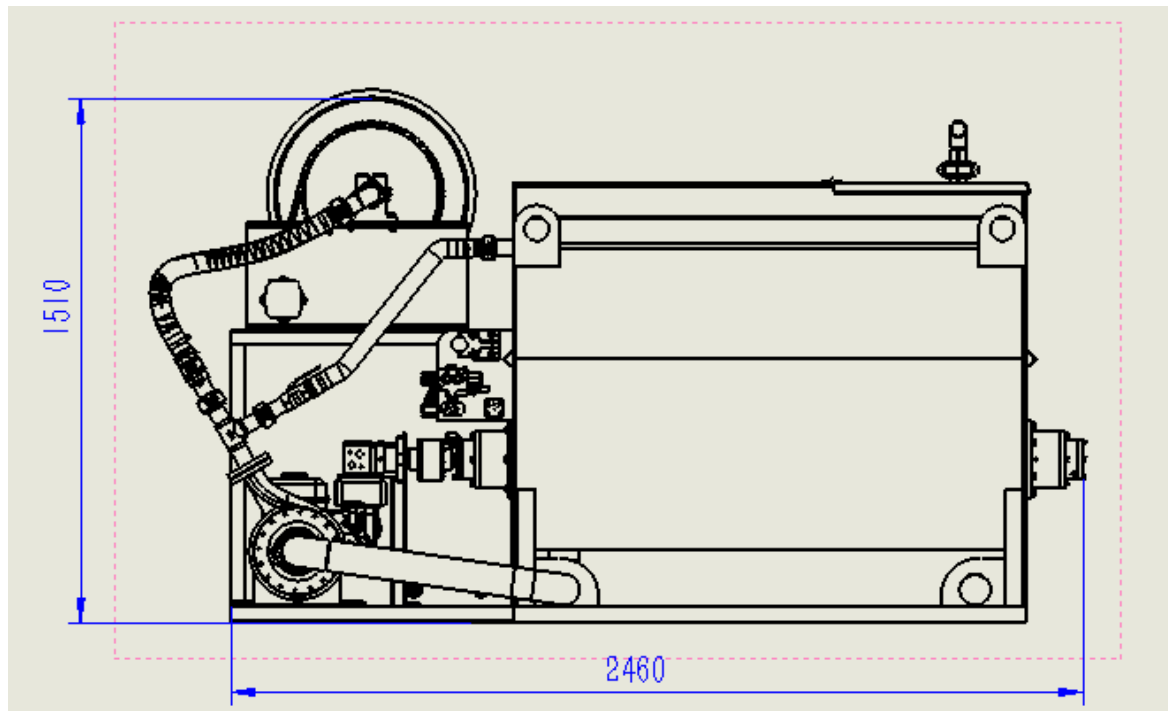

### LHS0117 1200L 320gallon capacity hydroseeder

The LHS0117 Hydroseeder is one ideal entry-level machine loaded with features that come standard with every unit. Mainly used for smaller hydroseeding projects such as professional quality seeding, fiber mulching and much more.

#### FEATURES AND BENEFITS

1. Durable, 1200L (320gallon) capacity steel tank
2. 17kw Briggs & Stratton gasoline engine, air cooled
3. Especially designed centrifugal pump: 3"x1.5", capacity15m/h, it handles the thickest of slurries with ease
4. With hydraulic or electric hose reel with a 30m rubber hose
5. Hydraulically-driven and reversible mechanical agitator, agitator with helical paddle orientation and liquid recirculation.
6. Spraying distance of up to 26m from the cannon
7. Reliable mechanics for long life and easy maintenance

8. Simple control for a one-man operation that is both economical and profitable

**TECHNICAL DATA SHEET**

<b>Model</b>	<b>LHS0117</b>
<b>Power</b>	17kw Briggs & Stratton gasoline engine, air cooled
<b>Tank size</b>	Liquid capacity: 1200L(317Gallon) Working capacity: 1000L(264Gallon)
<b>Pump</b>	Centrifugal pump:3"x1.5" (7.5X3.75cm), 15m <sup>3</sup> /h@5bar, 19mm solid clearance
<b>Agitation</b>	Mechanical agitator with helical paddle orientation and liquid recirculation
<b>Rotating speed of mixer shaft</b>	0-110rpm
<b>Maximum horizontal conveying distance</b>	26m
<b>Spraying guns type</b>	Hose gun
<b>Height of fence</b>	1100mm
<b>Dimensions</b>	2600x1340x1515mm
<b>Weight</b>	1320kg