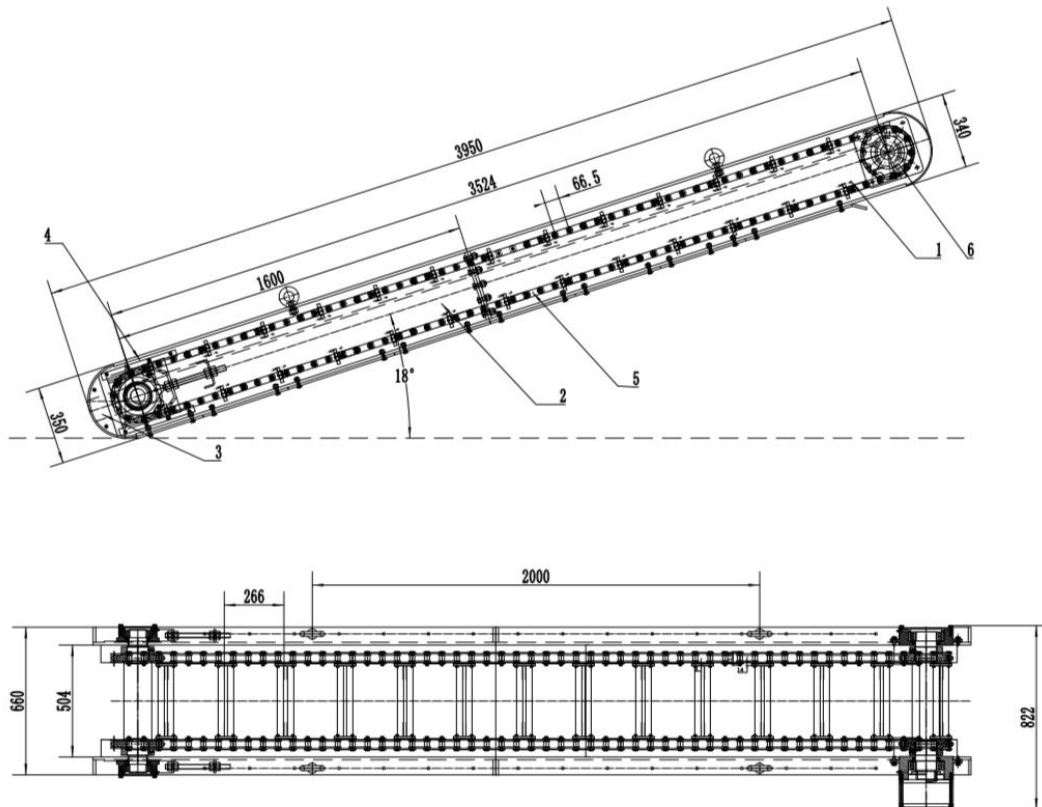

Technical Specification

Model	LSC500H
Output	10~60m ³ /h
Chain speed	0-0.7m/s
Max.tilt angle	25°
Slot width	500mm
Slot height	340mm
Scraper type	T
Scraper space	266mm
Hydraulic powerpack for motor	80L/min, 10MPa
Weight	960KG
We reserve the right to change technical specifications without prior notice.	